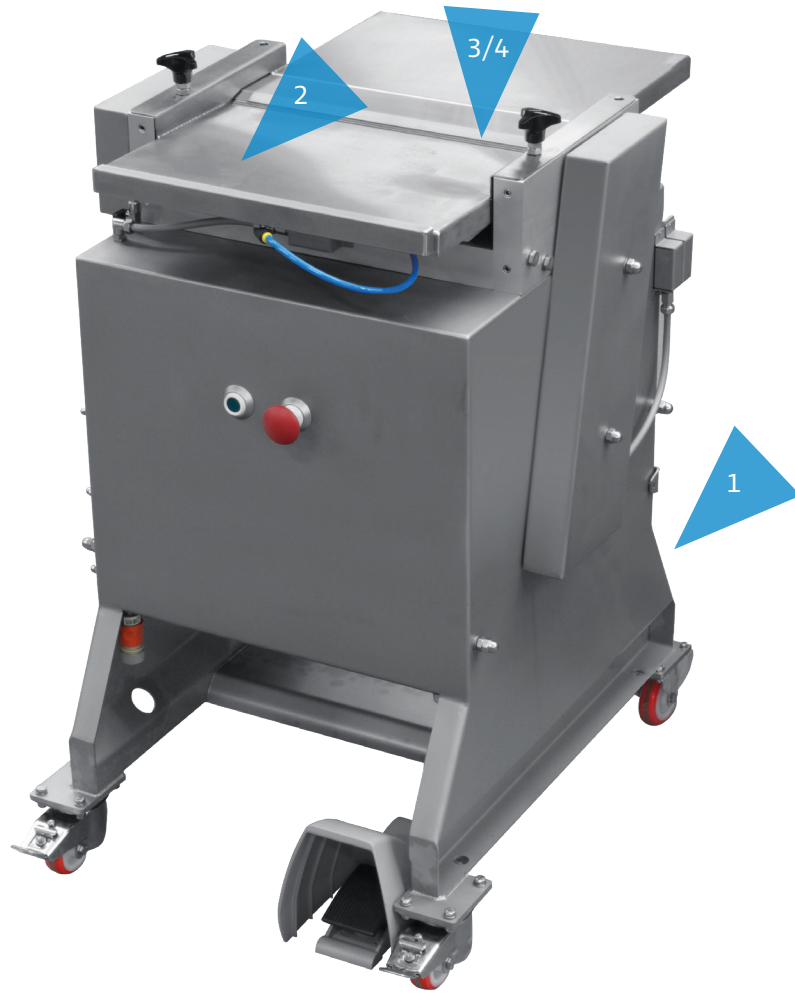

OPTIONS

ST600SV FREESTANDING SKINNING MACHINE

CUSTOMIZED 5

Tailor-made solution

600/VS301 1

Skin collector with water drain

600/EEL 2

Guiding for eel skinning

600/KNIFE 3

Different blade types

600/RAZOR 4

Different knife sizes for optimal result

Due to the high degree of customization possibilities, technical data of the final product may vary.